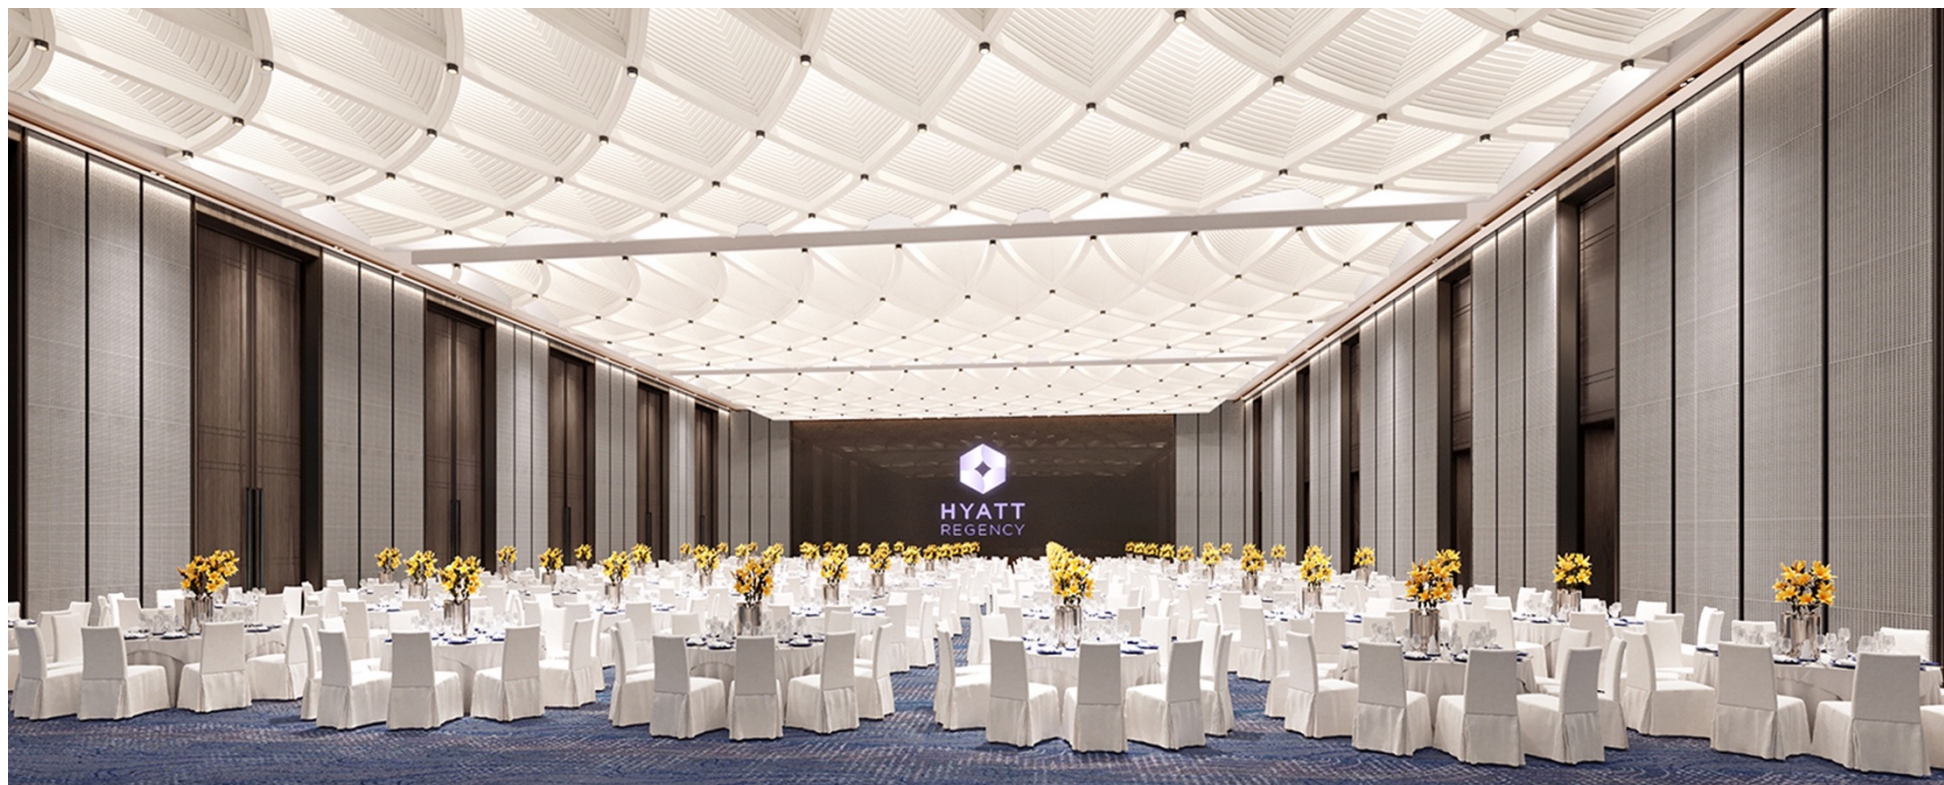

衍水疗 FLO SPA

旅途间隙来衍水疗享受水疗呵护，经验丰富的理疗师为您定制专属面部和身体护理，助您消除疲劳、轻松踏上旅程，还可以在桑拿房和蒸汽房舒缓身心。

Relax before or after your flight with a soothing spa treatment. Our experienced therapists offer an extensive array of personalized facial and body treatments to refresh and revive travelers. Guests can also relax and unwind in the sauna and steam rooms.

会议及宴会

MEETINGS AND EVENTS

会议宴会 Events Space

杭州萧山国际机场凯悦酒店配有近2,500平方米灵活多变的宴会和会议场地，包含有一间900平方米的无柱式大宴会厅和五间多功能会议室。宴会和会议场地均配备先进的视听投影设施，卓越专业的宴会策划专家和服务团队为客人打造各式会议活动和美妙的婚礼体验。

Impress your meeting, conference or wedding guests with our event spaces near 2,500 sq m with advanced technology for any occasion, including elegant 900 sq m pillar-free Ballroom and 5 multi-functional meeting rooms. Plan your event with our professional events team and we will take care of every detail, including audio-visual setup and expert banquet and catering services.